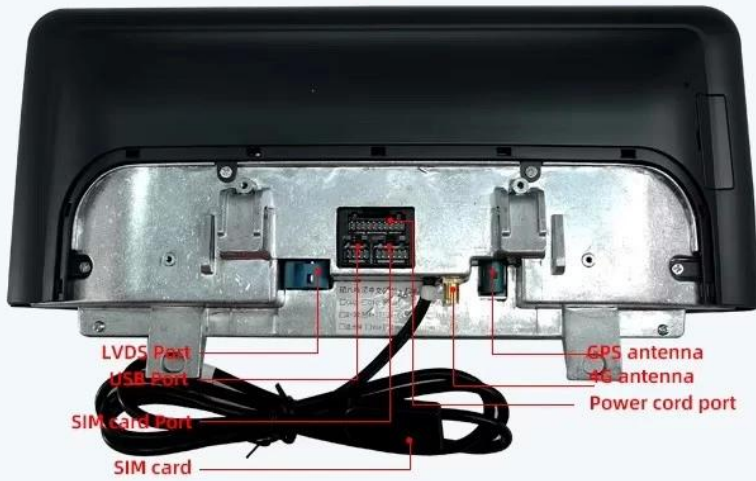

分辨率 1280*480

CarPlay 安卓 Carplay 安卓

网络 4G wifi

Touch Screen IPS 电容式触摸屏 多点触控

摄像头 DVR 摄像头 安卓 DVR

support 50+kind of language to choose

Multi-language selection, free to switch languages

product photos

ACCESSORIES

Note: Picture reference, subject to delivery packaging accessories;

1280*480 resolution Multi-touch Screen

1280*480 multi-touch screen provides very smooth and intuitive operation

Screen size	Resolution
10.25 inches	1280*480