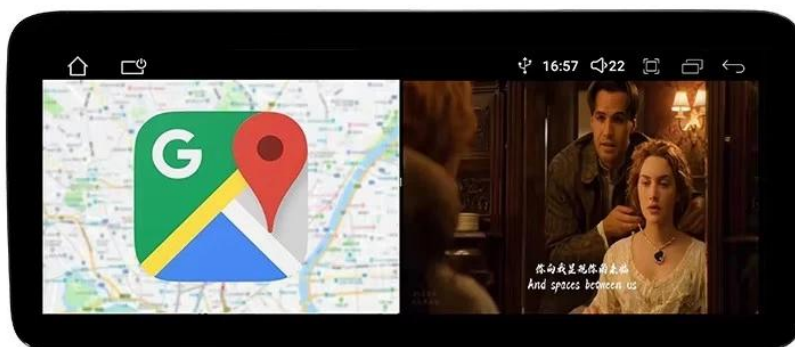

SPLIT SCREEN DISPLAY

One screen has two frames
This function is available in some programs