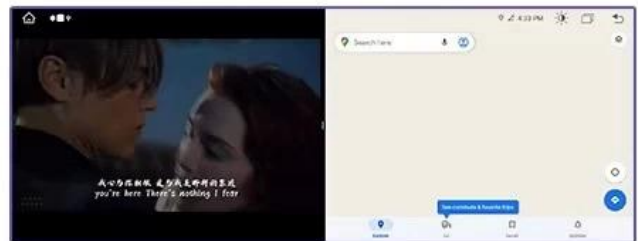

DSP sound adjustment

Bluetooth

Instrument information

Dashboard color selection

W221 lifting function

Split screen display

BUILT-IN BLUETOOTH

Using Bluetooth, we can listen to music and answer phone calls hands-free while navigating. Greatly reduced driving risk, will not miss the next important turn