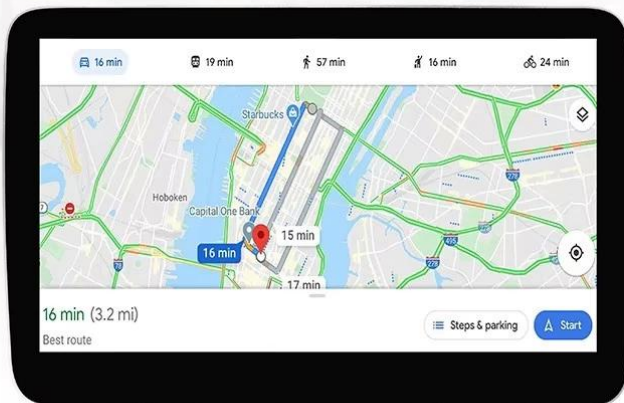

GOOGLE Map

SYGIC

IGO NAVIGATION

WAZE

WIFI 4G NET WORK

Built-in 4G SIM card slot and WIFI function, watch video and listen to music online, support downloading and installing applications from Google PLAY

SIM CARD SLOT