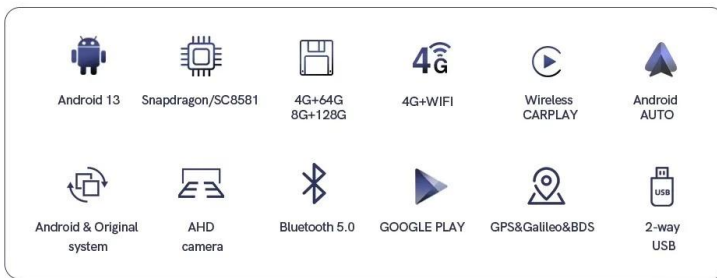

SPECIFICATION

A variety of functions and configuration options enjoy the car network travel